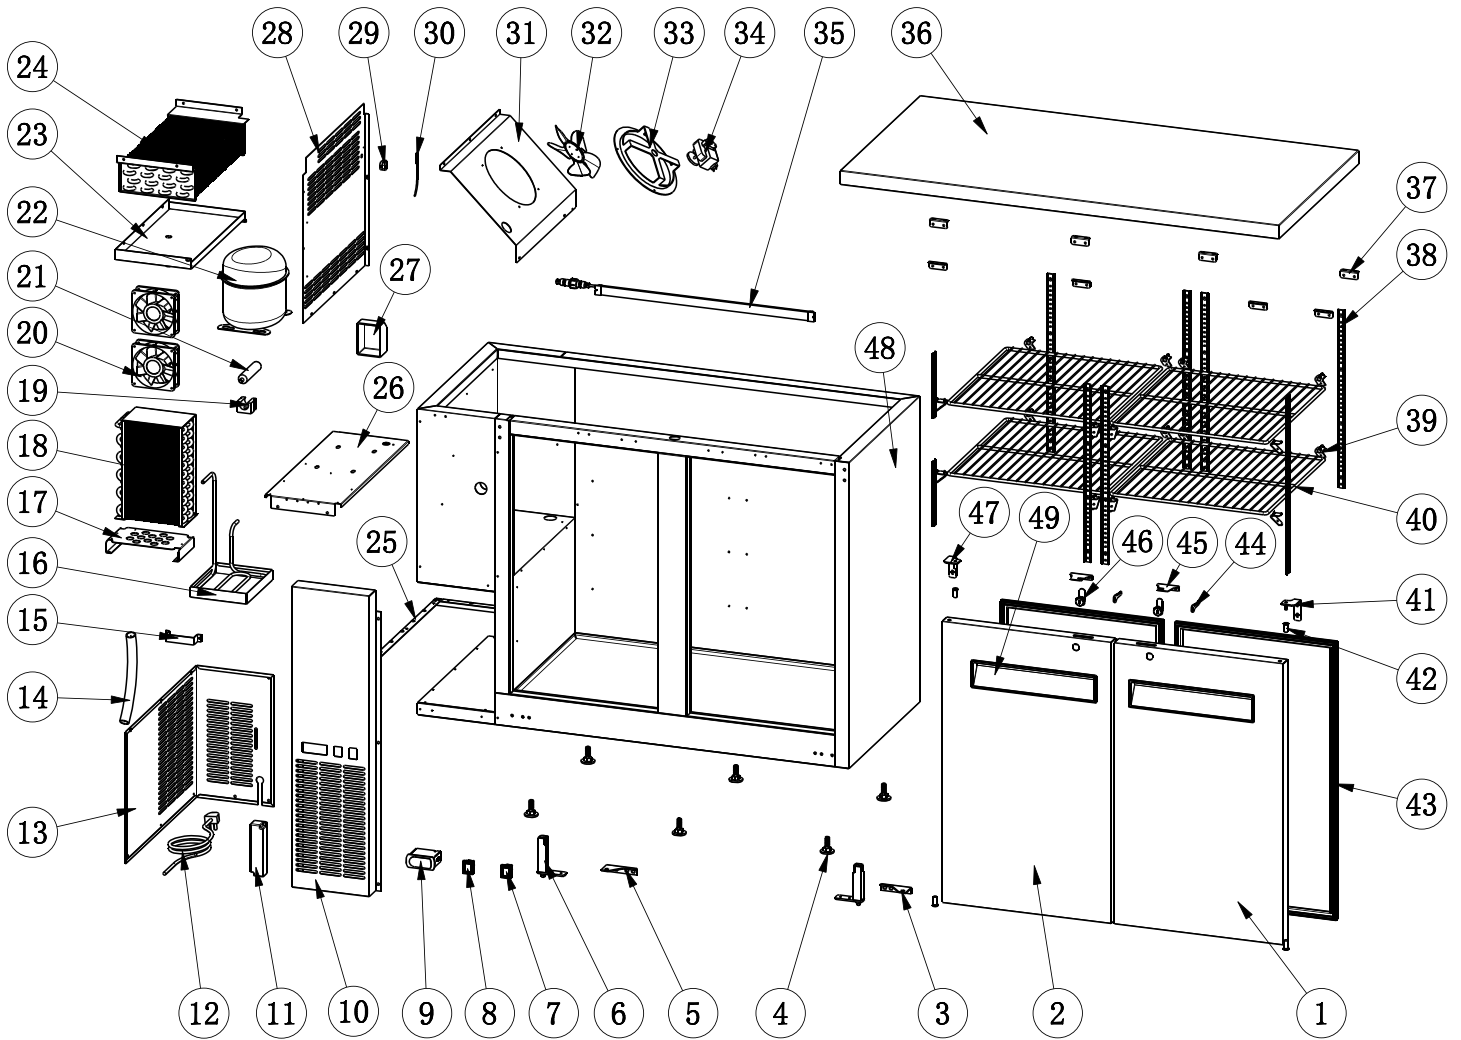

Parts Breakdown

Model **BB-CN-0016-SH** 50059

Parts Breakdown

Model BB-CN-0016-SH 50059

Item No.	Description	Position	Item No.	Description	Position	Item No.	Description	Position
AA441	Right Door for UBB-24-60F-HC	1	AA370	Condenser for UBB-24-60F-HC	18	68296	LED Light for UBB-24-60F-HC	35
AA442	Left Door for UBB-24-60F-HC	2	AA129	Filter Fixer for UBB-24-60F-HC	19	AA454	Top Board for UBB-24-60F-HC	36
AA359	Bottom Right Hinge for UBB-24-60F-HC	3	AA128	Condenser Fan Motor for UBB-24-60F-HC	20	AA455	Top Board Fixer for UBB-24-60F-HC	37
AA185	Leveling Feet for UBB-24-60F-HC	4	AA371	Filter for UBB-24-60F-HC	21	AA456	K Strip for UBB-24-60F-HC	38
AA360	Bottom Left Hinge for UBB-24-60F-HC	5	64167	Compressor for UBB-24-60F-HC	22	AA385	K Clip for UBB-24-60F-HC	39
AA398	Bottom Hinge Axis for UBB-24-60F-HC	6	AA448	Inner Drain Pan for UBB-24-60F-HC	23	AA435	Shelf for UBB-24-60F-HC	40
AA124	Power Switch for UBB-24-60F-HC	7	AA373	Evaporator for UBB-24-60F-HC	24	AA457	Upper Right Hinge for UBB-24-60F-HC	41
AA362	LED Light Switch for UBB-24-60F-HC	8	AA449	Fixed Mounts for Back Grill for UBB-24-60F-HC	25	AA388	Axis Cover for UBB-24-60F-HC	42
AA123	Thermostat for UBB-24-60F-HC	9	AA450	Compressor Installation Board for UBB-24-60F-HC	26	AA458	Gasket for UBB-24-60F-HC	43
AA443	Control Panel for UBB-24-60F-HC	10	AA451	Compressor Component for UBB-24-60F-HC	27	AA196	Key for UBB-24-60F-HC	44
AA364	LED Power Supply for UBB-24-60F-HC	11	AA452	Evaporator Cover for UBB-24-60F-HC	28	AA459	Lock Plate for UBB-24-60F-HC	45
AA365	Power Cord for UBB-24-60F-HC	12	AA378	Temperature Probe Fixer for UBB-24-60F-HC	29	AA197	Lock for UBB-24-60F-HC	46
AA444	Back Grill for UBB-24-60F-HC	13	AA379	Temperature Probe for UBB-24-60F-HC	30	AA460	Upper Light Hinge for UBB-24-60F-HC	47
AA216	Drain Hose for UBB-24-60F-HC	14	AA453	Evaporator Fan Installation Board for UBB-24-60F-HC	31	AA461	Cabinet for UBB-24-60F-HC	48
AA445	Handle of Compressor Installation Board for UBB-24-60F-HC	15	AA208	Evaporator Fan Blade for UBB-24-60F-HC	32	AA418	Door Handle for UBB-24-60F-HC	49
AA446	Outer Drain Pan for UBB-24-60F-HC	16	AA381	Evaporator Fan Holder for UBB-24-60F-HC	33			
AA447	Condenser Installation Board for UBB-24-60F-HC	17	68809	Evaporator Fan Motor for UBB-24-60F-HC	34			